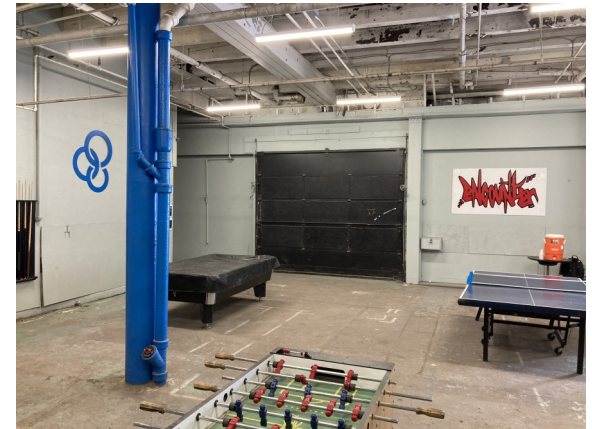

# F FOR SALE

Bring your Imagination!!  
Endless possibilities for the Historic Encounter Building. First Street features an indoor skate park, the 2nd and 3rd Floor include a large auditorium/stage, commercial kitchen and private offices. Right in the middle of so much development, this building is ready for it's next adventure!

# F FOR SALE

- 140x150 Lot
- Built in 1896
- #010-0930-000290
- On Site Parking
- Steam Heat
- 14,000 SF Street level—could be storefront..  
With Drive-In Door.
- 14,000 SF 2nd level—Gymnasium / Stage /  
Seating / Commercial Kitchen...
- 3rd Level—seating for auditorium, offices,  
lake views!
- Walk up attic/storage.
- New gymnasium floor, ceiling & LED lights
- Updated electrical in gymnasium
- Updated paint/carpet in upper rooms
- Updated commercial kitchen
- Updated LED lighting in skate park