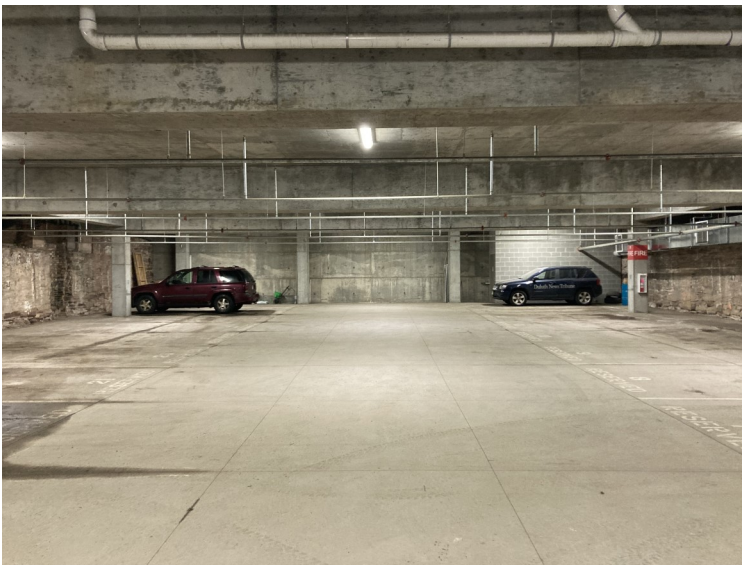

All Information Herein Deemed Reliable but not Guaranteed

Downtown Duluth Indoor Parking Garage

Unique opportunity to own a 47 stall indoor parking garage in Downtown Duluth. Additional parking opportunities in basement level of DNT Building via drive-in door.

Previously used for employee parking at the Duluth News Tribune Building (also included in the sale), this ramp boasts both indoor parking and covered surface parking. Area rates averaging \$60.00-\$85.00 per stall.